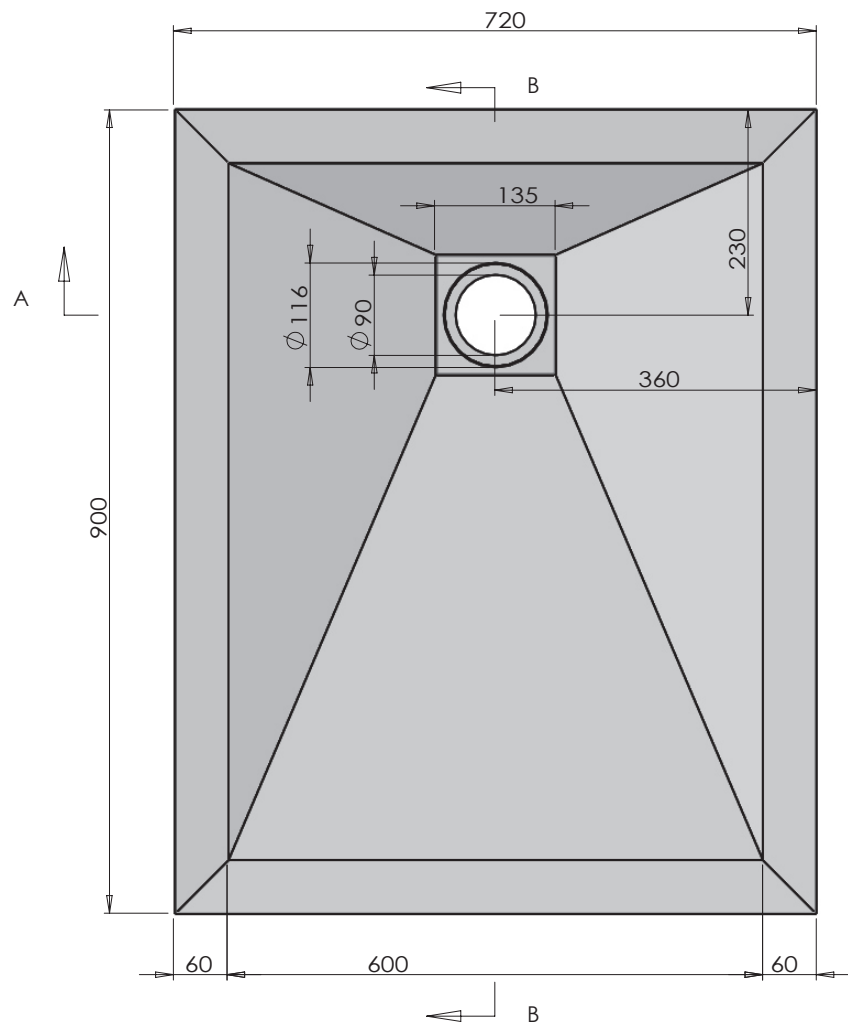

Waste trap cover in stainless steel for marble-resin shower trays.

dettagli_details

Dettaglio del fondo liscio sottostante del piatto doccia in marmo resina H 3,3 cm.

Detail of the smooth underside of the marble-resin shower trays H 3,3 cm

SIZE: 720x900x33

Logo:

TAMANACO srl

SIZE:	1000x700x33
Logo:	TAMANACO srl

SIZE:	1000x800x33
Logo:	TAMANACO srl

SIZE:	1200x700x33
Logo:	TAMANACO srl

SIZE: 1200x800x33

Logo:

TAMANACO srl

SIZE: 1400x700x33

Logo:

TAMANACO srl

SIZE:	1400x800x33
Logo:	TAMANACO srl

SIZE:	1600x700x33
Logo:	TAMANACO srl

SIZE: 1700x700x33

Logo:

TAMANACO srl

SIZE:	1700x800x33
Logo:	TAMANACO srl

SIZE:	1800x700x33
Logo:	TAMANACO srl

1
1:2

SIZE:	1800x800x33
Logo:	TAMANACO srl