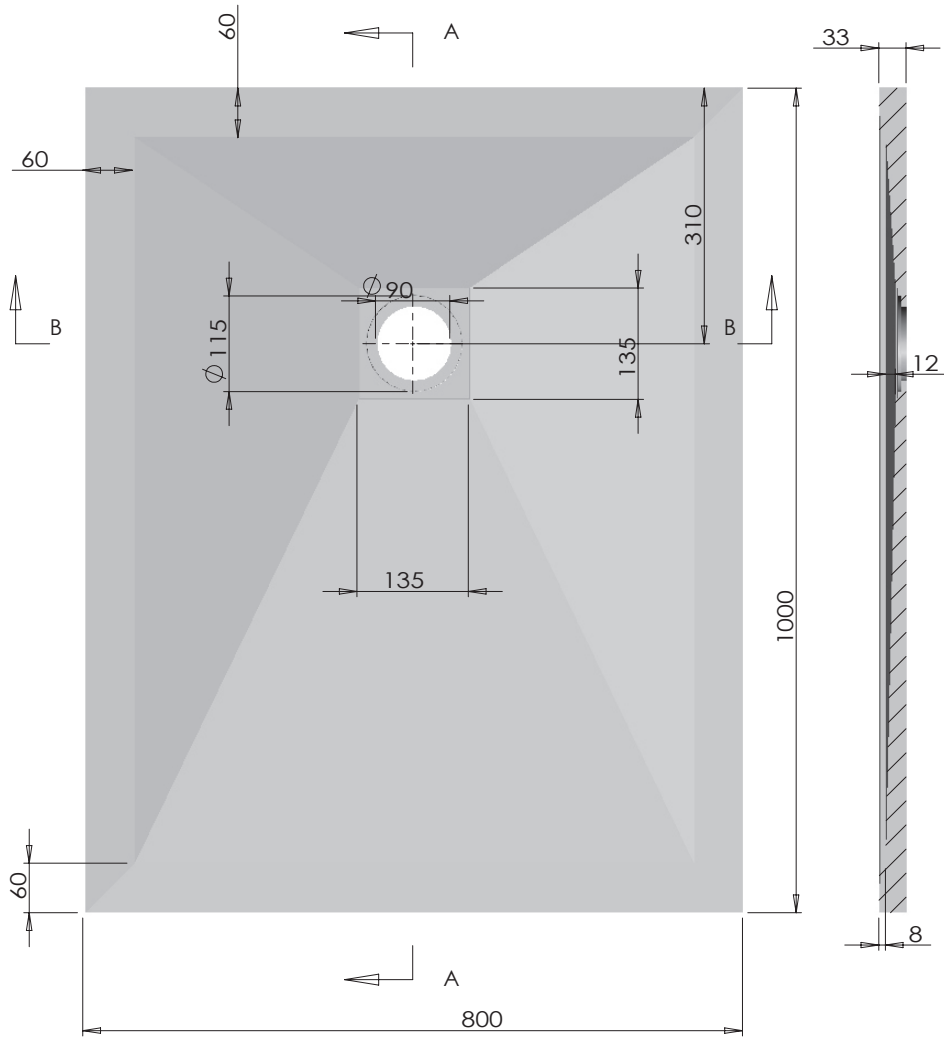

Waste trap cover in stainless steel for marble-resin shower trays.

dettagli_details

Dettaglio del fondo liscio sottostante del piatto doccia in marmo resina H 3,3 cm.

Detail of the smooth underside of the marble-resin shower trays H 3,3 cm

SIZE: 720x900x33

Logo:

TAMANACO srl

SIZE:	1000x700x33
Logo:	TAMANACO srl

SIZE:	1000x800x33
Logo:	TAMANACO srl

SIZE:	1200x700x33
Logo:	TAMANACO srl

SIZE: 1200x800x33

Logo:

TAMANACO srl

SIZE: 1400x700x33

Logo:

TAMANACO srl

SIZE:	1400x800x33
Logo:	TAMANACO srl

SIZE:	1600x700x33
Logo:	TAMANACO srl

SIZE: 1700x700x33

Logo:

TAMANACO srl

SIZE:	1700x800x33
Logo:	TAMANACO srl

SIZE:	1800x700x33
Logo:	TAMANACO srl

1
1:2

SIZE:	1800x800x33
Logo:	TAMANACO srl