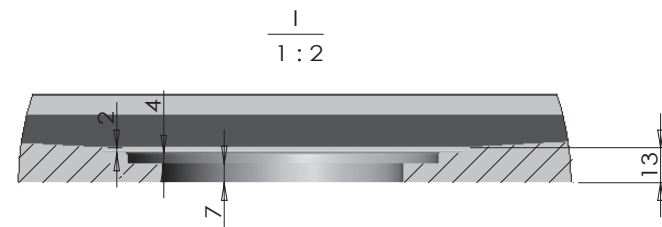

Waste trap cover in stainless steel for marble-resin shower trays.

dettagli_details

Dettaglio del fondo liscio sottostante del piatto doccia in marmo resina H 3,3 cm.

Detail of the smooth underside of the marble-resin shower trays H 3,3 cm

SIZE: 720x900x33

Logo:

TAMANACO srl

SIZE:	1000x700x33
Logo:	TAMANACO srl

SIZE:	1000x800x33
Logo:	TAMANACO srl

SIZE:	1200x700x33
Logo:	TAMANACO srl

SIZE: 1200x800x33

Logo:

TAMANACO srl

SIZE: 1400x700x33

Logo:

TAMANACO srl

SIZE:	1400x800x33
Logo:	TAMANACO srl

SIZE:	1600x700x33
Logo:	TAMANACO srl

SIZE: 1700x700x33

Logo:

TAMANACO srl

SIZE:	1700x800x33
Logo:	TAMANACO srl

SIZE:	1800x700x33
Logo:	TAMANACO srl

1
1:2

SIZE:	1800x800x33
Logo:	TAMANACO srl