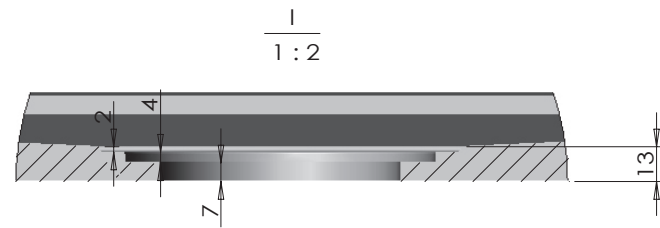

Waste trap cover in stainless steel for marble-resin shower trays.

dettagli_details

Dettaglio del fondo liscio sottostante del piatto doccia in marmo resina H 3,3 cm.

Detail of the smooth underside of the marble-resin shower trays H 3,3 cm

SIZE: 720x900x33

Logo:

TAMANACO srl

SIZE:	1000x700x33
Logo:	TAMANACO srl

SIZE:	1000x800x33
Logo:	TAMANACO srl

SIZE:	1200x700x33
Logo:	TAMANACO srl

SIZE: 1200x800x33

Logo:

TAMANACO srl

SIZE: 1400x700x33

Logo:

TAMANACO srl

SIZE:	1400x800x33
Logo:	TAMANACO srl

SIZE:	1600x700x33
Logo:	TAMANACO srl

SIZE: 1700x700x33

Logo: