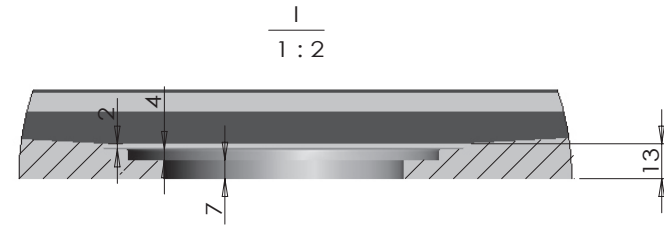

Waste trap cover in stainless steel for marble-resin shower trays.

dettagli_details

Dettaglio del fondo liscio sottostante del piatto doccia in marmo resina H 3,3 cm.

Detail of the smooth underside of the marble-resin shower trays H 3,3 cm

SIZE: 720x900x33

Logo:

TAMANACO srl

SIZE:	1000x700x33
Logo:	TAMANACO srl

SIZE:	1000x800x33
Logo:	TAMANACO srl

SIZE:	1200x700x33
Logo:	TAMANACO srl

SIZE: 1200x800x33

Logo:

TAMANACO srl

SIZE: 1400x700x33

Logo:

TAMANACO srl

SIZE:	1400x800x33
Logo:	TAMANACO srl

SIZE:	1600x700x33
Logo:	TAMANACO srl

SIZE: 1700x700x33

Logo:

TAMANACO srl

SIZE:	1700x800x33
Logo:	TAMANACO srl

SIZE:	1800x700x33
Logo:	TAMANACO srl

1
1:2

SIZE:	1800x800x33
Logo:	TAMANACO srl