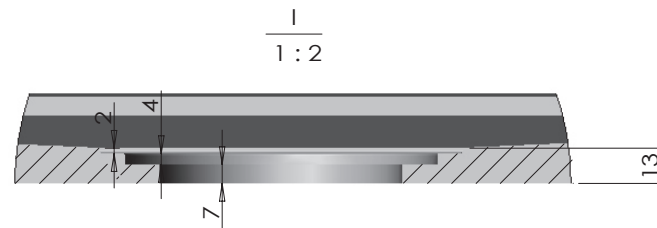

Waste trap cover in stainless steel for marble-resin shower trays.

dettagli_details

Dettaglio del fondo liscio sottostante del piatto doccia in marmo resina H 3,3 cm.

Detail of the smooth underside of the marble-resin shower trays H 3,3 cm

SIZE: 720x900x33

Logo:

TAMANACO srl

SIZE:	1000x700x33
Logo:	TAMANACO srl

SIZE:	1000x800x33
Logo:	TAMANACO srl

SIZE:	1200x700x33
Logo:	TAMANACO srl

SIZE: 1200x800x33

Logo:

TAMANACO srl

SIZE: 1400x700x33

Logo:

TAMANACO srl

SIZE:	1400x800x33
Logo:	TAMANACO srl

SIZE:	1600x700x33
Logo:	TAMANACO srl

SIZE: 1700x700x33

Logo:

TAMANACO srl

SIZE:	1700x800x33
Logo:	TAMANACO srl

SIZE:	1800x700x33
Logo:	TAMANACO srl

1
1:2

SIZE:	1800x800x33
Logo:	TAMANACO srl