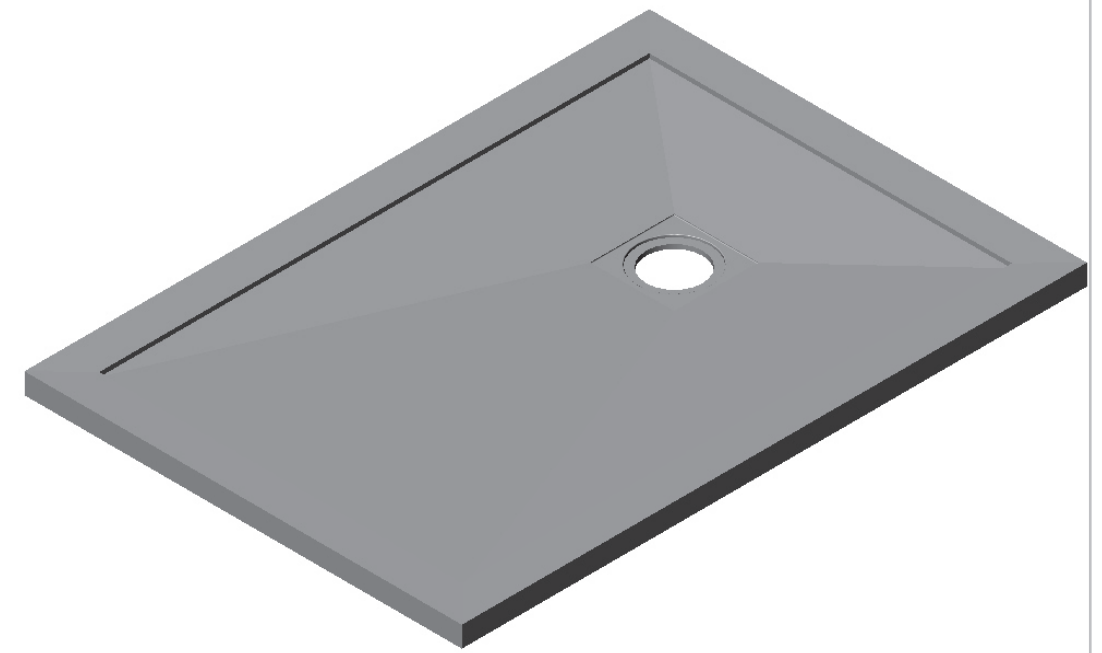

Flat/Bordo

Piatto doccia con bordo incorporato in tutti i lati in marmo resina, completo di piletta di scarico. Le grate di copertura sono disponibili in cinque diverse finiture: acciaio inox, o in abbinamento con il piatto doccia.

Shower tray with integrated marble resin edges around the entire perimeter, with drain plug included. The cover grates are available in five different finishes: stainless steel, or matching the shower tray.

Waste trap cover in stainless steel for marble-resin shower trays.

dettagli_details

Dettaglio del fondo liscio sottostante del piatto doccia in marmo resina H 3,3 cm.

Detail of the smooth underside of the marble-resin shower trays H 3,3 cm

SIZE: 720x900x33

Logo:

TAMANACO srl

SIZE:	1000x700x33
Logo:	TAMANACO srl

SIZE:	1000x800x33
Logo:	TAMANACO srl

SIZE:	1200x700x33
Logo:	TAMANACO srl

SIZE: 1200x800x33

Logo: