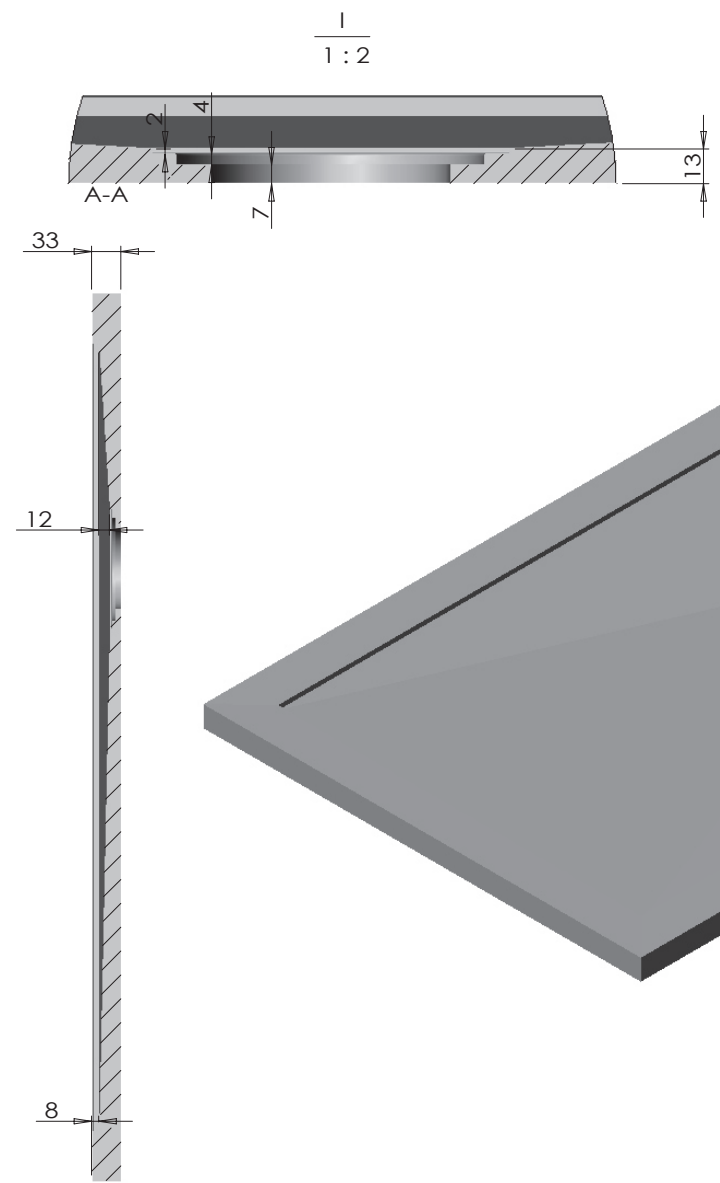

Waste trap cover in stainless steel for marble-resin shower trays.

dettagli_details

Dettaglio del fondo liscio sottostante del piatto doccia in marmo resina H 3,3 cm.

Detail of the smooth underside of the marble-resin shower trays H 3,3 cm

SIZE: 720x900x33

Logo:

TAMANACO srl

SIZE:	1000x700x33
Logo:	TAMANACO srl

SIZE:	1000x800x33
Logo:	TAMANACO srl

SIZE:	1200x700x33
Logo:	TAMANACO srl

SIZE: 1200x800x33

Logo:

TAMANACO srl

SIZE: 1400x700x33

Logo:

TAMANACO srl

SIZE:	1400x800x33
Logo:	TAMANACO srl

SIZE:	1600x700x33
Logo:	TAMANACO srl

SIZE: 1700x700x33

Logo:

TAMANACO srl

SIZE:	1700x800x33
Logo:	TAMANACO srl

SIZE:	1800x700x33
Logo:	TAMANACO srl

1
1:2

SIZE:	1800x800x33
Logo:	TAMANACO srl