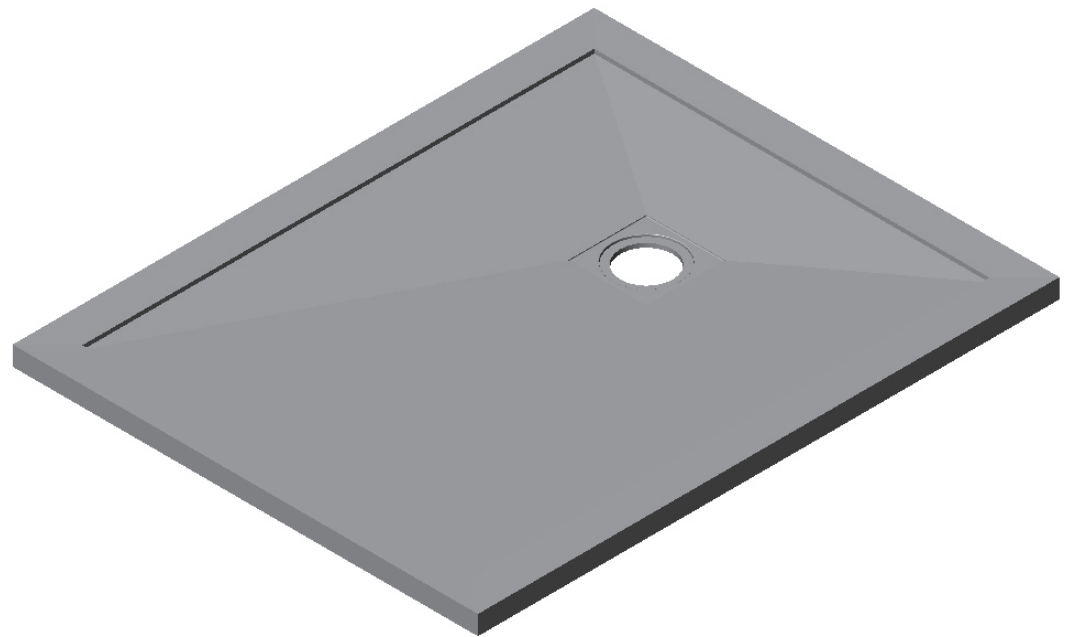

Flat/Bordo

Piatto doccia con bordo incorporato in tutti i lati in marmo resina, completo di piletta di scarico. Le grate di copertura sono disponibili in cinque diverse finiture: acciaio inox, o in abbinamento con il piatto doccia.

Shower tray with integrated marble resin edges around the entire perimeter, with drain plug included. The cover grates are available in five different finishes: stainless steel, or matching the shower tray.

Waste trap cover in stainless steel for marble-resin shower trays.

dettagli_details

Dettaglio del fondo liscio sottostante del piatto doccia in marmo resina H 3,3 cm.

Detail of the smooth underside of the marble-resin shower trays H 3,3 cm

SIZE: 720x900x33

Logo:

TAMANACO srl

SIZE:	1000x700x33
Logo:	TAMANACO srl

SIZE:	1000x800x33
Logo:	TAMANACO srl

SIZE:	1200x700x33
Logo:	TAMANACO srl

SIZE: 1200x800x33

Logo: