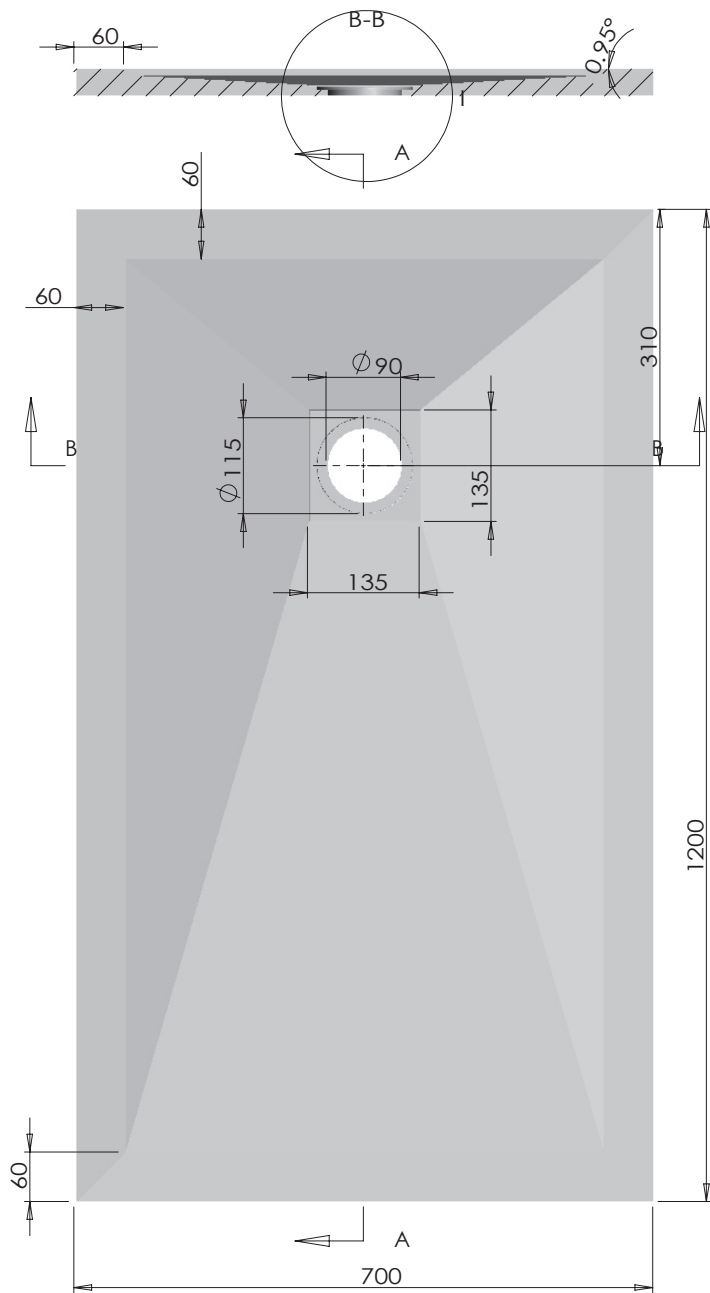

Waste trap cover in stainless steel for marble-resin shower trays.

dettagli_details

Dettaglio del fondo liscio sottostante del piatto doccia in marmo resina H 3,3 cm.

Detail of the smooth underside of the marble-resin shower trays H 3,3 cm

SIZE: 720x900x33

Logo:

TAMANACO srl

SIZE:	1000x700x33
Logo:	TAMANACO srl

SIZE:	1000x800x33
Logo:	TAMANACO srl

SIZE:	1200x700x33
Logo:	TAMANACO srl

SIZE: 1200x800x33

Logo:

TAMANACO srl

SIZE: 1400x700x33

Logo:

TAMANACO srl

SIZE:	1400x800x33
Logo:	TAMANACO srl

SIZE:	1600x700x33
Logo:	TAMANACO srl

SIZE: 1700x700x33

Logo:

TAMANACO srl

SIZE:	1700x800x33
Logo:	TAMANACO srl

SIZE:	1800x700x33
Logo:	TAMANACO srl

1
1:2

SIZE:	1800x800x33
Logo:	TAMANACO srl