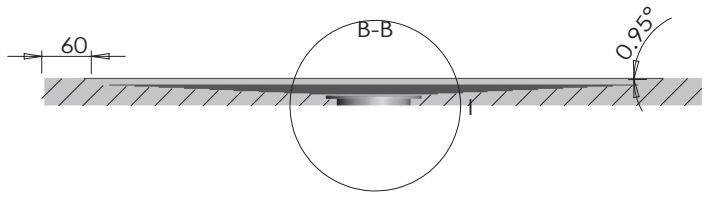

Waste trap cover in stainless steel for marble-resin shower trays.

dettagli_details

Dettaglio del fondo liscio sottostante del piatto doccia in marmo resina H 3,3 cm.

Detail of the smooth underside of the marble-resin shower trays H 3,3 cm

SIZE: 720x900x33

Logo:

TAMANACO srl

SIZE:	1000x700x33
Logo:	TAMANACO srl

SIZE:	1000x800x33
Logo:	TAMANACO srl

SIZE:	1200x700x33
Logo:	TAMANACO srl

SIZE: 1200x800x33

Logo: