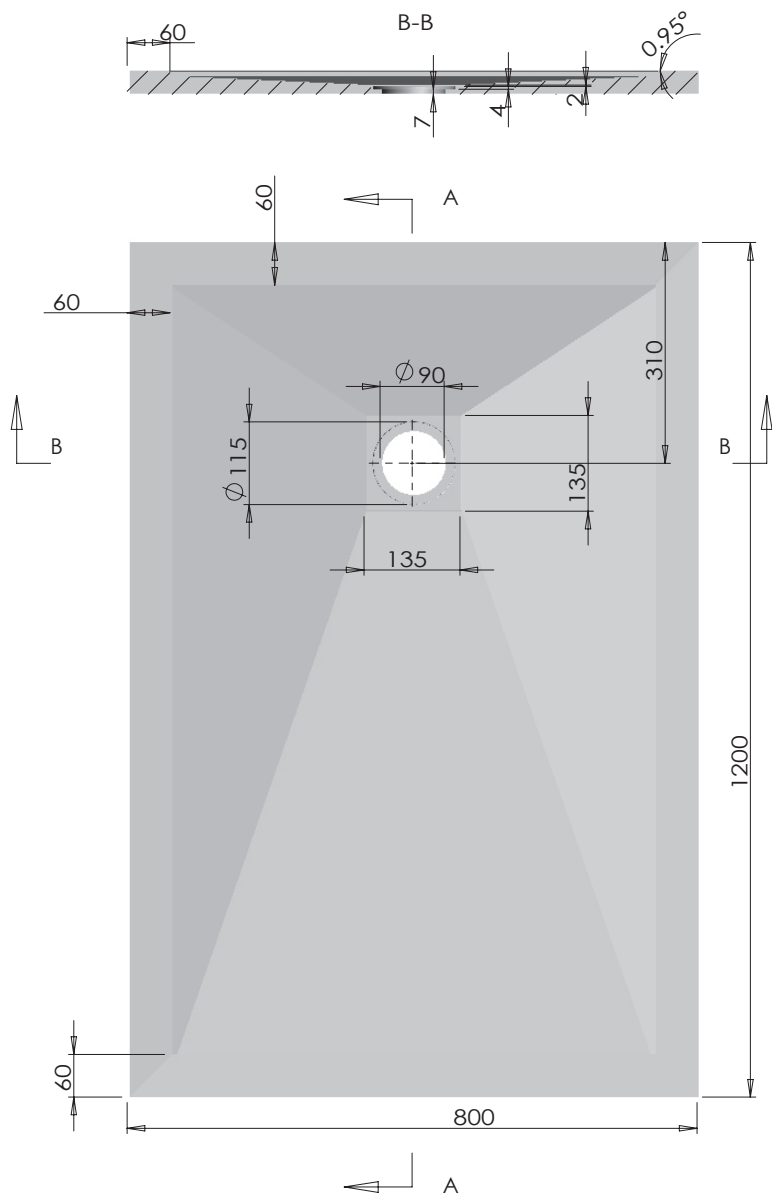

Waste trap cover in stainless steel for marble-resin shower trays.

dettagli_details

Dettaglio del fondo liscio sottostante del piatto doccia in marmo resina H 3,3 cm.

Detail of the smooth underside of the marble-resin shower trays H 3,3 cm

SIZE: 720x900x33

Logo:

TAMANACO srl

SIZE:	1000x700x33
Logo:	TAMANACO srl

SIZE:	1000x800x33
Logo:	TAMANACO srl

SIZE:	1200x700x33
Logo:	TAMANACO srl

SIZE: 1200x800x33

Logo:

TAMANACO srl

SIZE: 1400x700x33

Logo:

TAMANACO srl

SIZE:	1400x800x33
Logo:	TAMANACO srl

SIZE:	1600x700x33
Logo:	TAMANACO srl

SIZE: 1700x700x33

Logo:

TAMANACO srl

SIZE:	1700x800x33
Logo:	TAMANACO srl

SIZE:	1800x700x33
Logo:	TAMANACO srl

1
1:2

SIZE:	1800x800x33
Logo:	TAMANACO srl