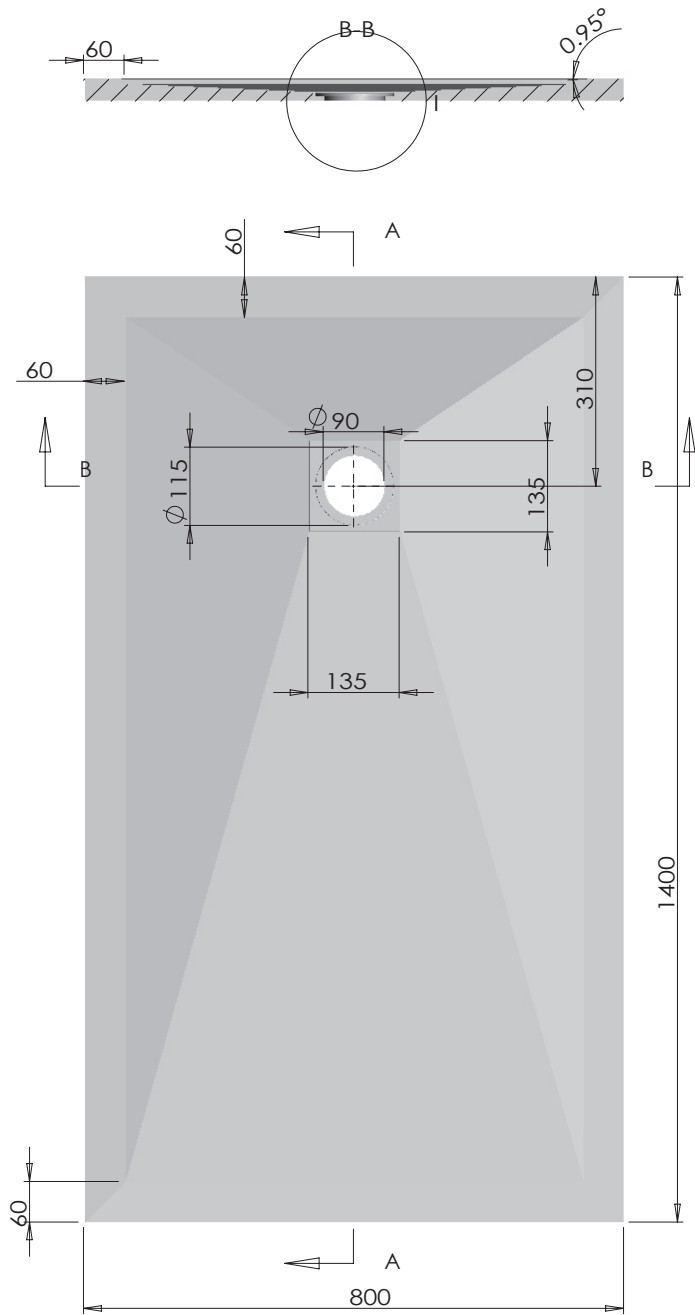

Waste trap cover in stainless steel for marble-resin shower trays.

dettagli_details

Dettaglio del fondo liscio sottostante del piatto doccia in marmo resina H 3,3 cm.

Detail of the smooth underside of the marble-resin shower trays H 3,3 cm

SIZE: 720x900x33

Logo:

TAMANACO srl

SIZE:	1000x700x33
Logo:	TAMANACO srl

SIZE:	1000x800x33
Logo:	TAMANACO srl

SIZE:	1200x700x33
Logo:	TAMANACO srl

SIZE: 1200x800x33

Logo:

TAMANACO srl

SIZE: 1400x700x33

Logo:

TAMANACO srl

SIZE:	1400x800x33
Logo:	TAMANACO srl

SIZE:	1600x700x33
Logo:	TAMANACO srl

SIZE: 1700x700x33

Logo:

TAMANACO srl

SIZE:	1700x800x33
Logo:	TAMANACO srl

SIZE:	1800x700x33
Logo:	TAMANACO srl

1
1:2

SIZE:	1800x800x33
Logo:	TAMANACO srl