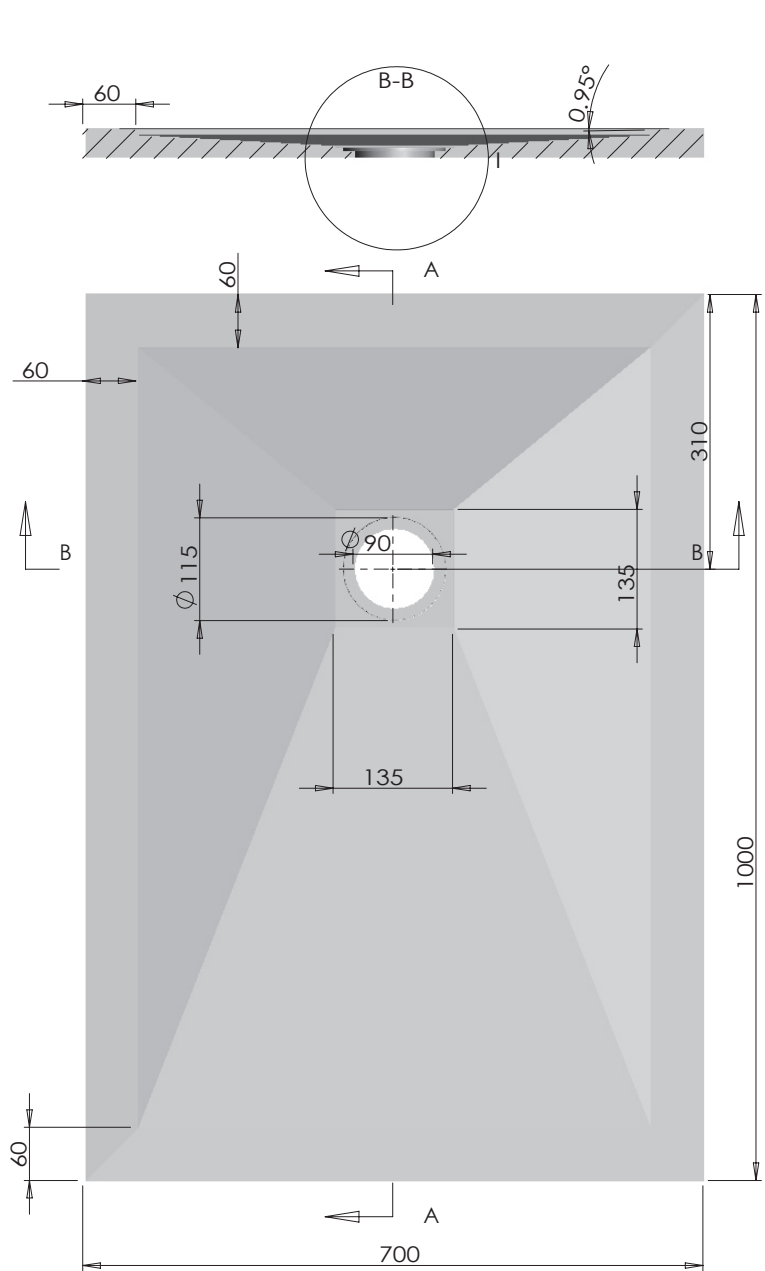

Waste trap cover in stainless steel for marble-resin shower trays.

dettagli_details

Dettaglio del fondo liscio sottostante del piatto doccia in marmo resina H 3,3 cm.

Detail of the smooth underside of the marble-resin shower trays H 3,3 cm

SIZE: 720x900x33

Logo:

TAMANACO srl

SIZE:	1000x700x33
Logo:	TAMANACO srl

SIZE:	1000x800x33
Logo:	TAMANACO srl

SIZE:	1200x700x33
Logo:	TAMANACO srl

SIZE: 1200x800x33

Logo:

TAMANACO srl

SIZE: 1400x700x33

Logo:

TAMANACO srl

SIZE:	1400x800x33
Logo:	TAMANACO srl

SIZE:	1600x700x33
Logo:	TAMANACO srl

SIZE: 1700x700x33

Logo:

TAMANACO srl

SIZE:	1700x800x33
Logo:	TAMANACO srl

SIZE:	1800x700x33
Logo:	TAMANACO srl

1
1:2

SIZE:	1800x800x33
Logo:	TAMANACO srl