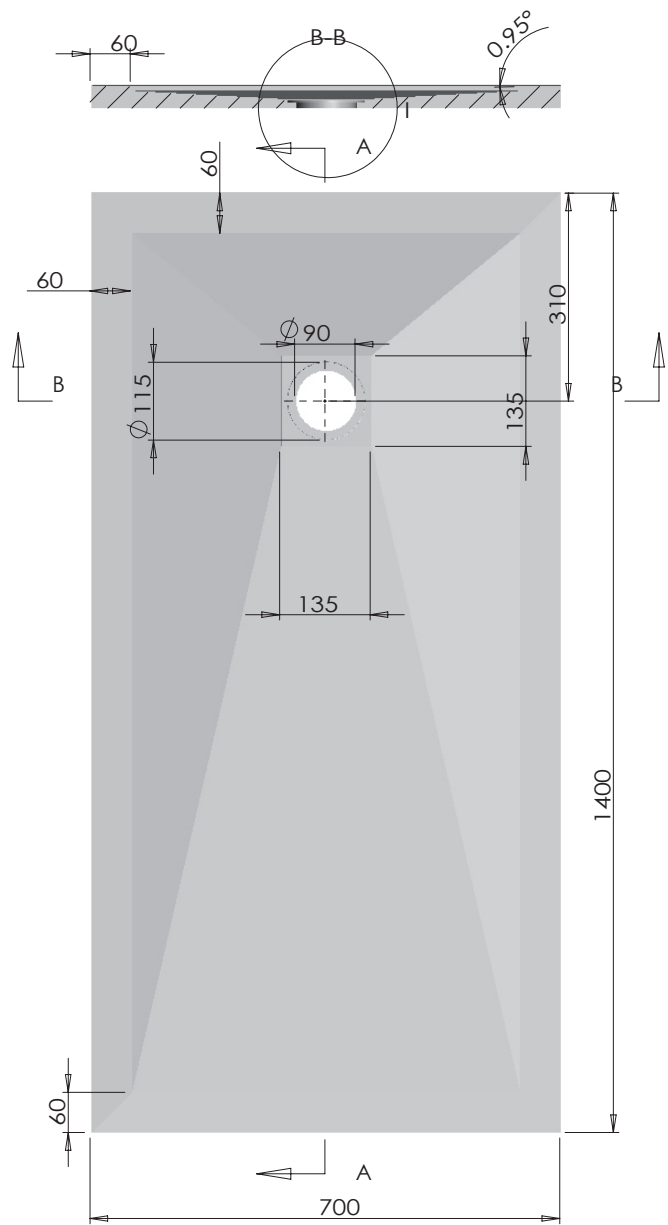

Waste trap cover in stainless steel for marble-resin shower trays.

dettagli_details

Dettaglio del fondo liscio sottostante del piatto doccia in marmo resina H 3,3 cm.

Detail of the smooth underside of the marble-resin shower trays H 3,3 cm

SIZE: 720x900x33

Logo:

TAMANACO srl

SIZE:	1000x700x33
Logo:	TAMANACO srl

SIZE:	1000x800x33
Logo:	TAMANACO srl

SIZE:	1200x700x33
Logo:	TAMANACO srl

SIZE: 1200x800x33

Logo:

TAMANACO srl

SIZE: 1400x700x33

Logo:

TAMANACO srl

SIZE:	1400x800x33
Logo:	TAMANACO srl

SIZE:	1600x700x33
Logo:	TAMANACO srl

SIZE: 1700x700x33

Logo:

TAMANACO srl

SIZE:	1700x800x33
Logo:	TAMANACO srl

SIZE:	1800x700x33
Logo:	TAMANACO srl

1
1:2

SIZE:	1800x800x33
Logo:	TAMANACO srl