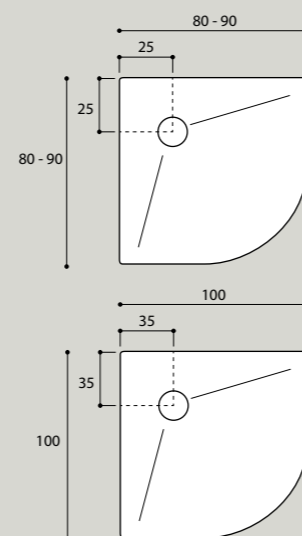

### versioni\_versions

Quadrato  
Square

80x80xh 3 cm \_ 6,5 kg  
90x90x h 3 cm \_ 8 kg  
100x100x h 3 cm \_ 10 kg

Angolare  
Corner

80x80xh 3 cm \_ 6 kg  
90x90x h 3 cm \_ 8 kg  
100x100x h 3 cm \_ 9 kg

Rettangolare  
Rectangular

72x90xh 3 cm \_ 8 kg  
70x100xh 3 cm \_ 8,5 kg  
70x120xh 3 cm \_ 9,5 kg  
70x140xh 3 cm \_ 10,5 kg  
70x160xh 3 cm \_ 11,5 kg  
70x170xh 3 cm \_ 12,5 kg  
80x100xh 3 cm \_ 9 kg  
80x120xh 3 cm \_ 11 kg  
80x140xh 3 cm \_ 15 kg  
80x160xh 3 cm \_ 17 kg  
80x170xh 3 cm \_ 18 kg