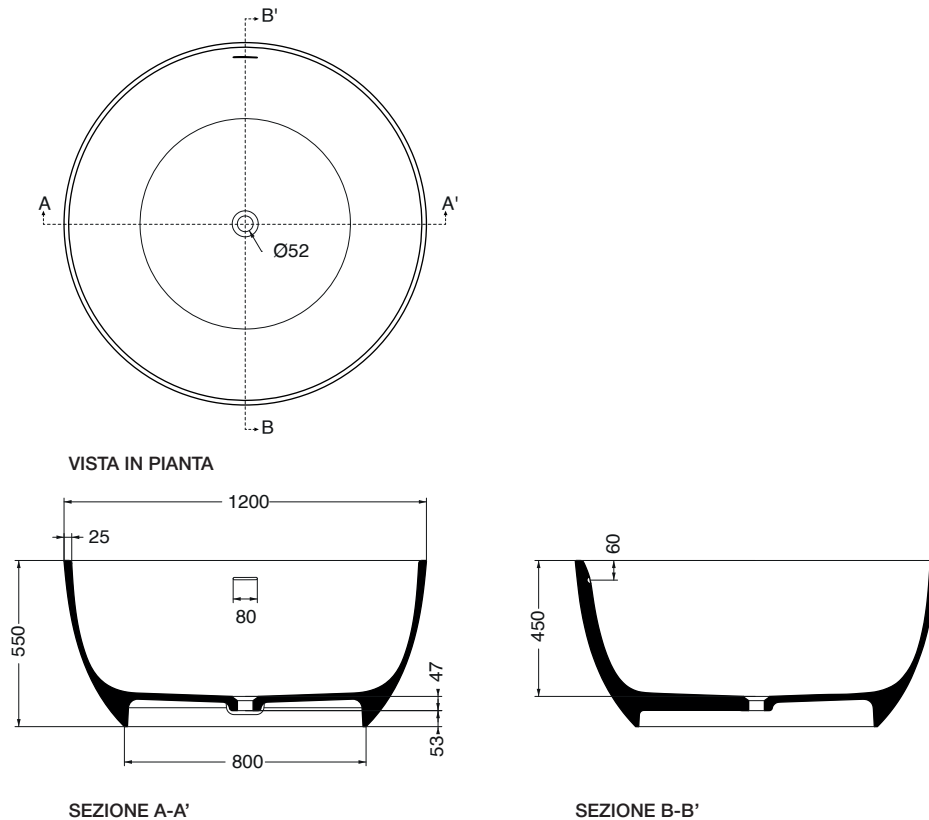

Descrizione / Description :

Vasca Freestanding solid surface Orta
 Freestanding bathtub
 Ø1200xh550 mm_Cod: VFSS12012055

Disegno Tecnico / Technical Drawings :

Caratteristiche / Characteristics :

Tipologia / Typology : Vasca freestanding

Dimensioni / Dimension : Ø1200xh550 mm

Peso / Weight : 87 Kg

Litri / Liters : 330 Lt

Plus :

Vasca in solid surface
 Solid surface bathtub

Piletta up-down
 Push-push waste

Troppo pieno integrato
 nella vasca
 Invisible overflow drain